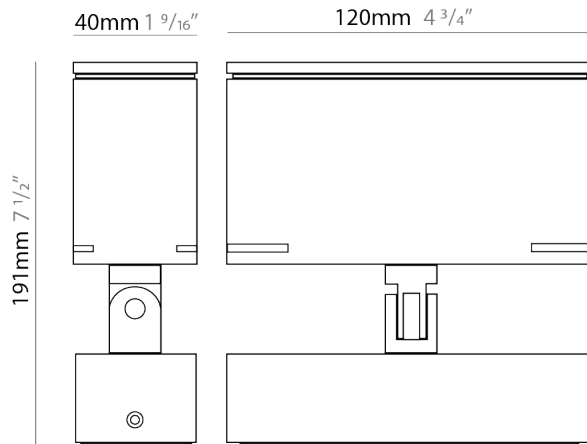

TARGET SURFACE

E9F232-

base number   Finish   Lens
Options   Options

1. To build a product code in our configurator select the specify button on the base model # product page
2. To build a manual product code on this datasheet choose from the options listed below in blue font and add the suffix to the base model #

GENERAL

Series: Target
Brand: Platek
Division: Exterior
Mounting Type: Surface
Mounting Location: Above Ground
Subcategory: Flood

PHYSICAL

Shape: Rectangle
Length (mm): 120
Length (in): 4 3/4
Width (mm): 40
Width (in): 1 9/16
Height (mm): 191
Height (in): 7 1/2
Light Distribution: Adjustable / Direct
Screws: A4 stainless steel
Diffuser: Clear tempered glass
Fixture Finish: BLK / WHI / GRY / COR / ANT / BRZ
Fixture Material: Aluminum Die Cast
Cable Details: 2000mm Cable

ELECTRICAL

Lamp Type: LED
Total Output Wattage (W): 8
Dimming: DMX
Driver Included: No
Driver Location: Remote
Driver Type: Constant Current - Universal
Driver Class: Class 2
Input Voltage (V): 120 - 277
Constant Current (MA): 700

LED

Number of LEDs: 4
Color Temperature (°K): RGBW
CRI: >80 CRI
Lamp Life (hrs): 60000
Special LEDs offerings: RGBW

OPTICAL

Optic°: 9 / 24 / 48 / ELL
Adjustability: Tilt 90°

RATINGS AND CERTIFICATIONS

Certified By: Certified for North American Standards
IP Rating: IP66
IK Rating: IK08
Bug Rating: B3 U0 G0