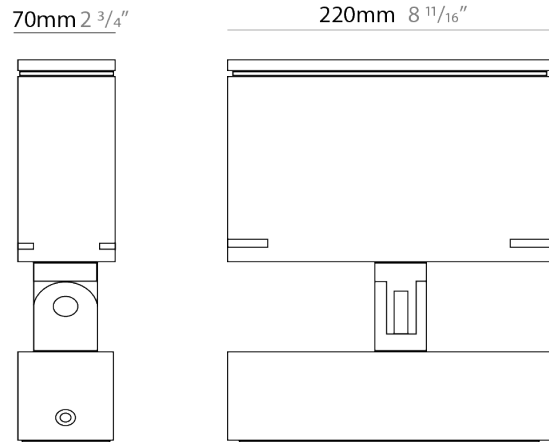

GENERAL

Series: Target
Brand: Platek
Division: Exterior
Mounting Type: Surface
Mounting Location: Above Ground
Subcategory: Flood

PHYSICAL

Shape: Rectangle
Length (mm): 220
Length (in): 8 ¹¹/₁₆
Width (mm): 70
Width (in): 2 ³/₄
Height (mm): 213
Height (in): 8 ³/₈
Light Distribution: Adjustable / Direct
Screws: A4 stainless steel
Diffuser: Clear tempered glass
Fixture Finish: [BLK / WHI / GRY / COR / ANT / BRZ](#)
Fixture Material: Aluminum Die Cast

ELECTRICAL

Lamp Type: LED
Input Wattage (W): 34
Total Output Wattage (W): 32
Dimming: Non-Dimmable
Driver Included: Yes
Driver Location: Integrated
Driver Type: Constant Current - Universal
Driver Class: Class 2
Input Voltage (V): 120 - 277
Constant Current (mA): 700
Upon Request: (Not included - see components [IP65 or higher enclosure to be supplied by others]) Remote: 0-10Vdc dimming / DMX

LED

Number of LEDs: 16
Color Temperature (°K): [3000 / 4000](#)
Max. Delivered Lumen (lm): 3075 / 3200
Nominal Lumen (lm): 4000 / 4160
CRI: >80 CRI
Lamp Life (hrs): 60000

OPTICAL

Optic°: [9 / 24 / 48 / ELL](#)
Adjustability: Rotational 330°; Tilt 90°

RATINGS AND CERTIFICATIONS

Certified By: Certified for North American Standards
IP rating: IP66
IK Rating: IK08
Bug Rating: B3 U0 G0